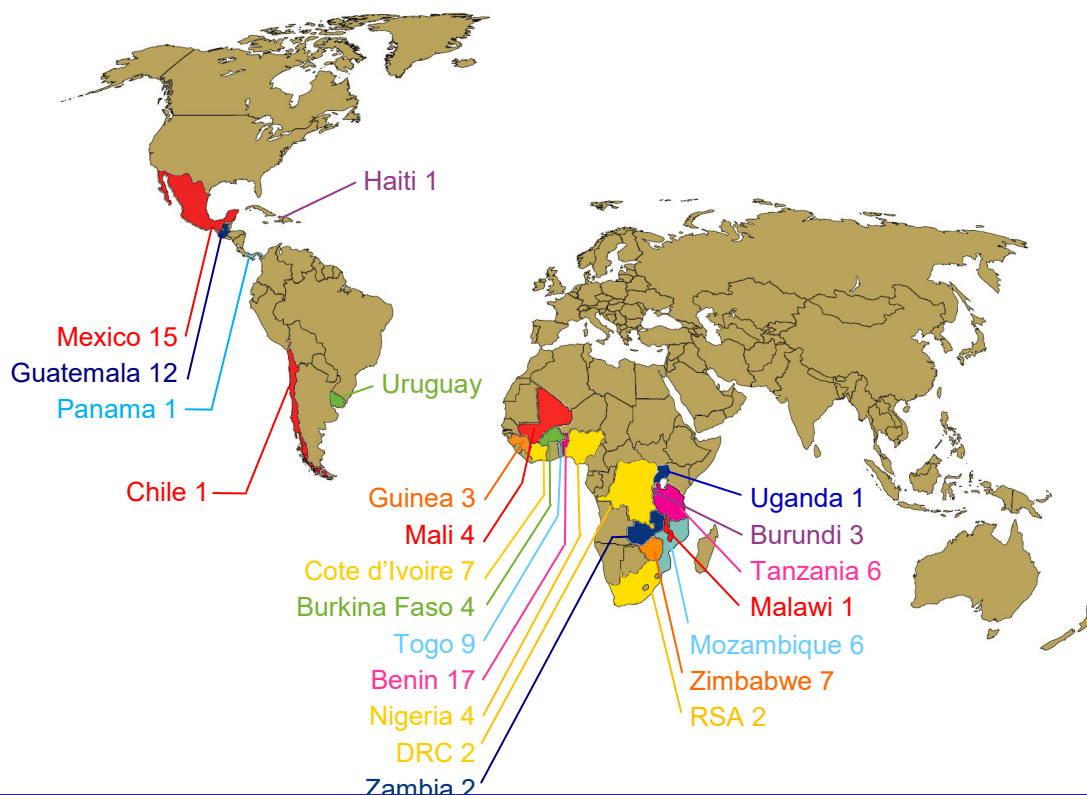

Your group can experience a JESUS Film Ministry Trip

Go Experience the Harvest!

A Ministry Trip is self-led by your local church, small group, class or business. It is comprised of **7-10 people** who join together to **fund and deliver equipment** directly to a JESUS Film team of nationals who are committed to reaching their country for Christ. Trips include **working hand-in-hand** with a JESUS Film team **on the field** and may include helping with a JESUS Film showing, equipment set up, handing out invitations, praying during the show, outreach, VBS, compassionate ministries, etc. Activities and needs vary by country. **Select a destination** from the list below.

Deliver Equipment

Engage in Ministry

Work with JF Teams

JESUS Film Showing

Leave Results to God!

Help national workers around the world reach the lost with God's love!

Ministry teams use projection equipment to reach the lost and help start new churches. Equipment is needed to re-equip existing teams and to start new teams. Below are the regions and corresponding countries with number of needed equipment sets. Countries **underlined>** are in **urgent** need of equipment. *For more information visit www.JFHP.org/MinistryTrips.*